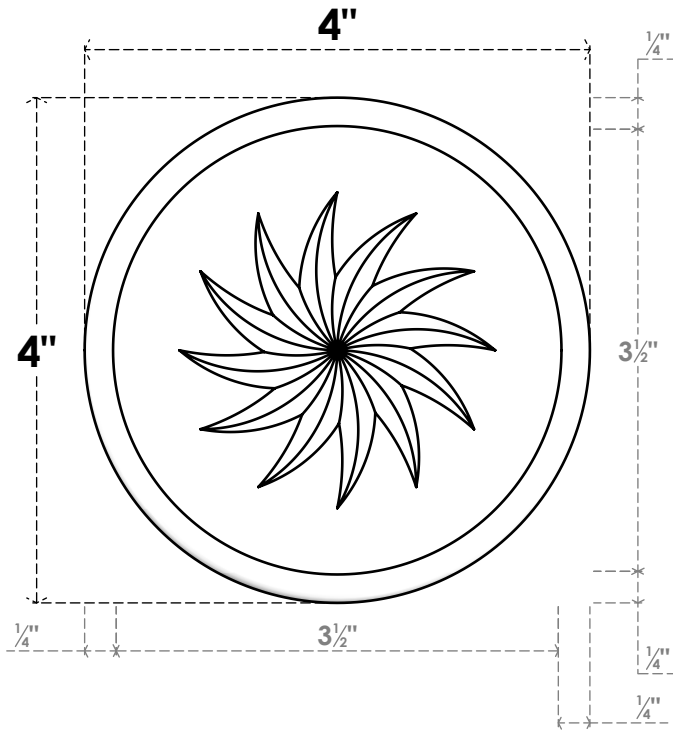

ROSP040X040X050GRY14

4"W X 4"H X 1/2"P STANDARD GRAYSON SPIRAL ROSETTE WITH ROUNDED EDGE, ARCHITECTURAL GRADE PVC

FRONT

SIDE

EKENA MILLWORK
2300 WEST MAIN ST.
CLARKSVILLE, TX 75426
TOLL FREE: 866-607-0453
WWW.EKENAMILLWORK.COM