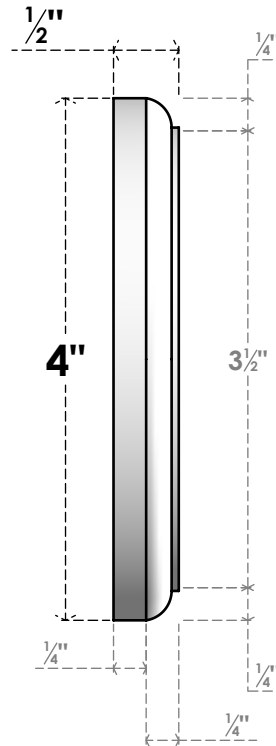

ROSP040X040X050GRY14

4"W X 4"H X 1/2"P STANDARD GRAYSON SPIRAL ROSETTE WITH ROUNDED EDGE, ARCHITECTURAL GRADE PVC

FRONT

SIDE

EKENA MILLWORK
2300 WEST MAIN ST.
CLARKSVILLE, TX 75426
TOLL FREE: 866-607-0453
WWW.EKENAMILLWORK.COM

NOTES

1. INSTALLATION TO BE COMPLETED IN ACCORDANCE WITH MANUFACTURER'S SPECIFICATIONS.
2. DRAWING MAY NOT BE TO SCALE
3. THIS DRAWING IS INTENDED FOR DESIGN AND PLANNING PURPOSES ONLY.
4. ALL INFORMATION CONTAINED HEREIN WAS CURRENT AT THE TIME OF DEVELOPMENT BUT MUST BE REVIEWED AND APPROVED BY THE PRODUCT MANUFACTURER TO BE CONSIDERED ACCURATE.
5. ARCHITECTURAL GRADE PVC PRODUCTS ARE MADE FROM EXPANDED CELLULAR PVC AND COME NATURALLY WHITE BUT MAY BE PAINTED